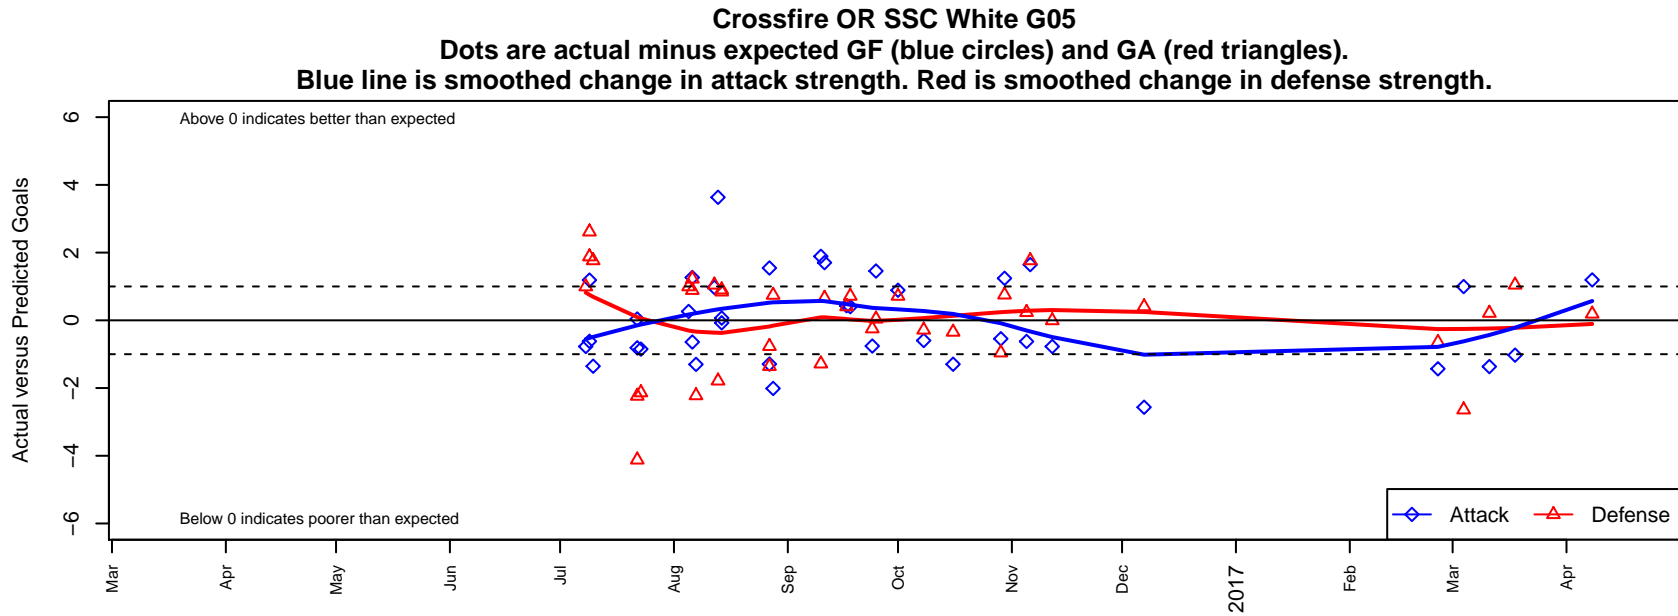

Crossfire OR SSC White G05

Crossfire Oregon
 Tigard, OR
 G05 total strength=573
 attack=0.63 defense=0.33
 fall league = PTT G05 Div 2 West
 spr league = Spr OYS G05 Div 1 White

alt names used:
 SOUTHSIDE SSC 05 WHITE (OR)
 SOUTHSIDE SSC PREMIER 05 WHITE (OR)
 SOUTHSIDESSC PREMIER 05 WHITE
 SSC 05G White
 SSC 05G White
 SSC G05 White
 SSC 05G White
 SSC 05G White

**attack and defense variance (black dot)
relative to other teams
and top 10 in region**

**attack and defense rating
relative to others at age
and all opponents in last 13 months**

Performance relative to 13 month average