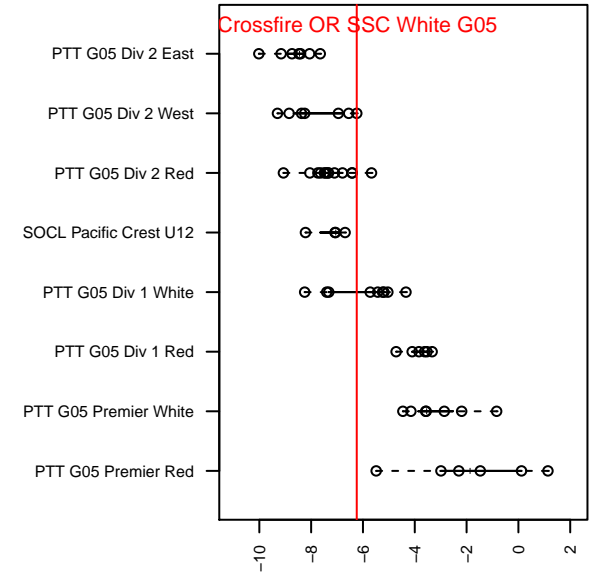

Crossfire OR SSC White G05

Crossfire Oregon
 Tigard, OR
 G05 total strength=573
 attack=0.63 defense=0.33
 fall league = PTT G05 Div 2 West
 spr league = Spr OYS G05 Div 1 White

alt names used:
 SOUTHSIDE SSC 05 WHITE (OR)
 SOUTHSIDE SSC PREMIER 05 WHITE (OR)
 SOUTHSIDESSC PREMIER 05 WHITE
 SSC 05G White
 SSC 05G White
 SSC G05 White
 SSC 05G White
 SSC 05G White

**attack and defense variance (black dot)
relative to other teams
and top 10 in region**

**attack and defense rating
relative to others at age
and all opponents in last 13 months**

Performance relative to 13 month average