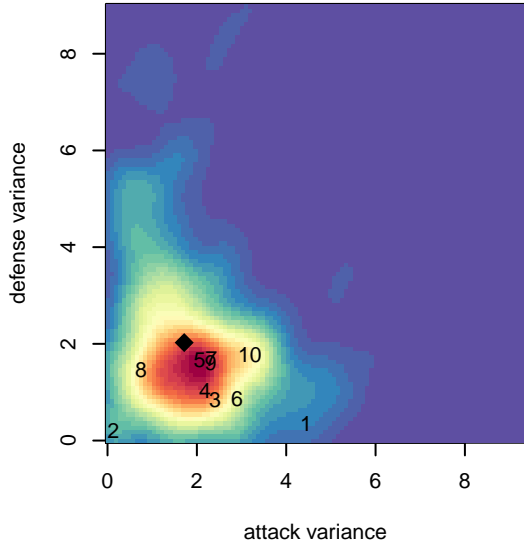

Crossfire OR SSC White G05

Crossfire Oregon
 Tigard, OR
 G05 total strength=573
 attack=0.63 defense=0.33
 fall league = PTT G05 Div 2 West
 spr league = Spr OYS G05 Div 1 White

alt names used:
 SOUTHSIDE SSC 05 WHITE (OR)
 SOUTHSIDE SSC PREMIER 05 WHITE (OR)
 SOUTHSIDESSC PREMIER 05 WHITE
 SSC 05G White
 SSC 05G White
 SSC G05 White
 SSC 05G White
 SSC 05G White

**attack and defense variance (black dot)
relative to other teams
and top 10 in region**

**attack and defense rating
relative to others at age
and all opponents in last 13 months**

Performance relative to 13 month average